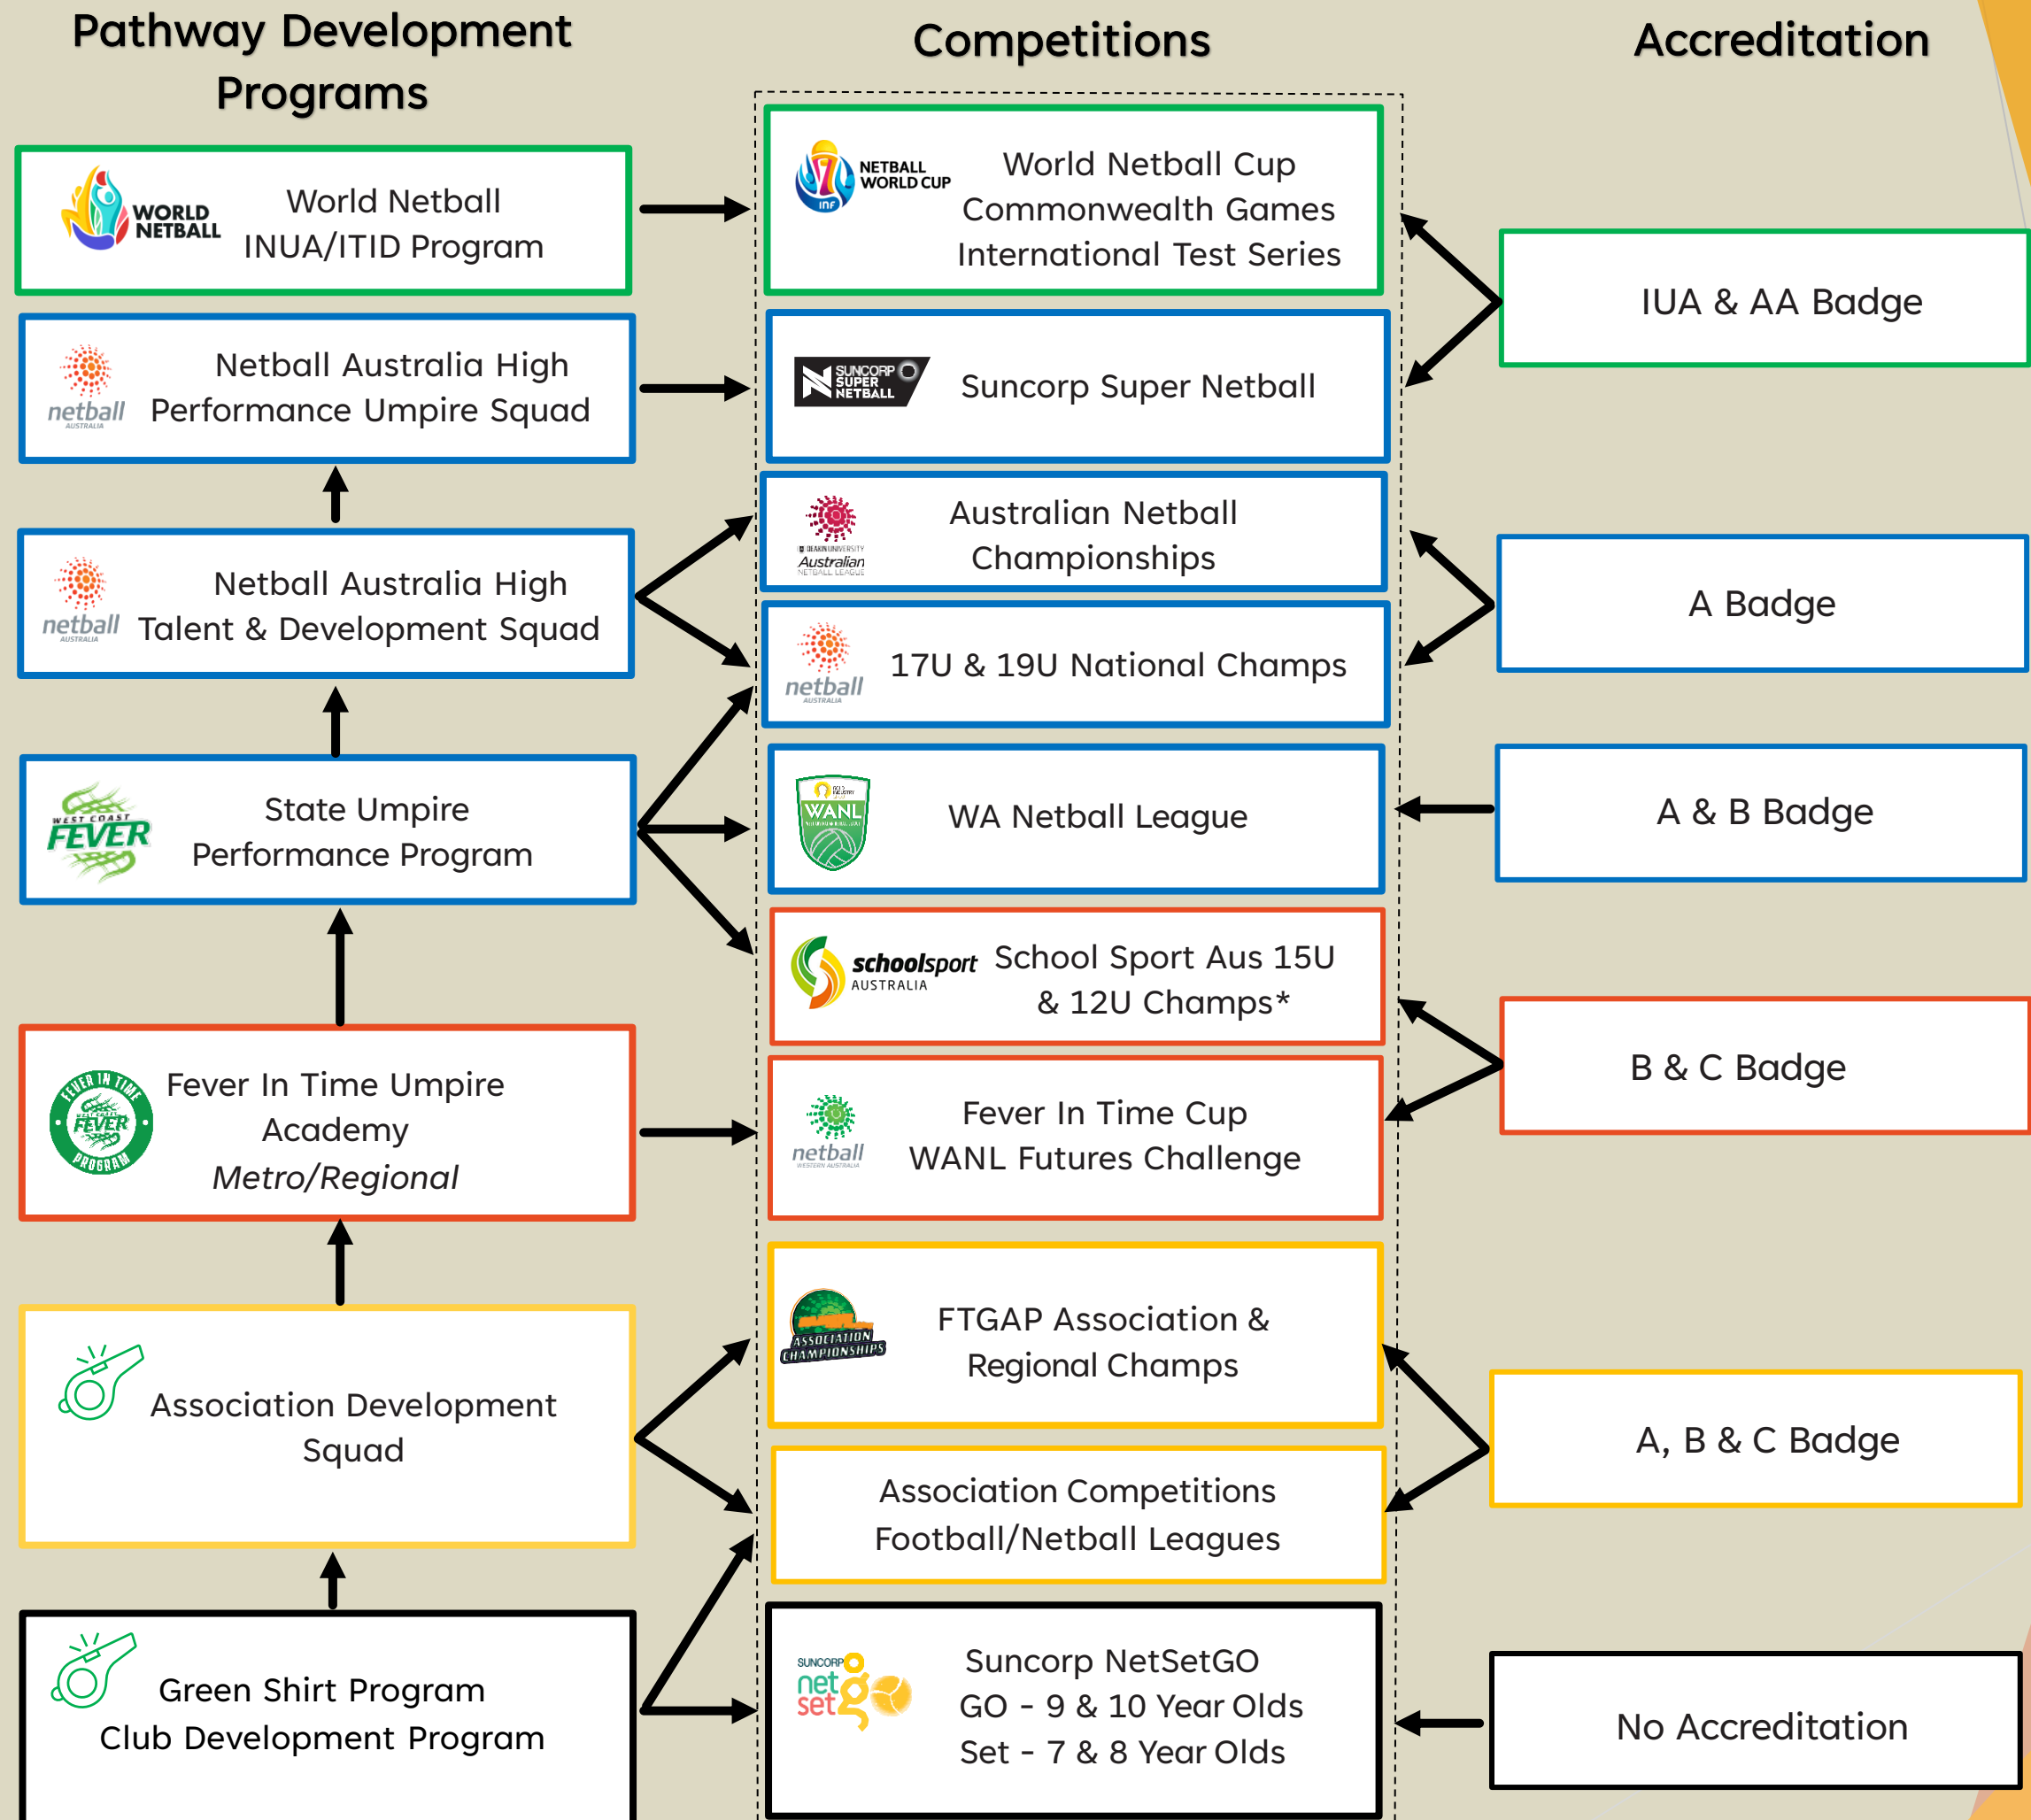

Netball WA Umpire Pathway

* School Sport WA managed programs recognised by Netball WA