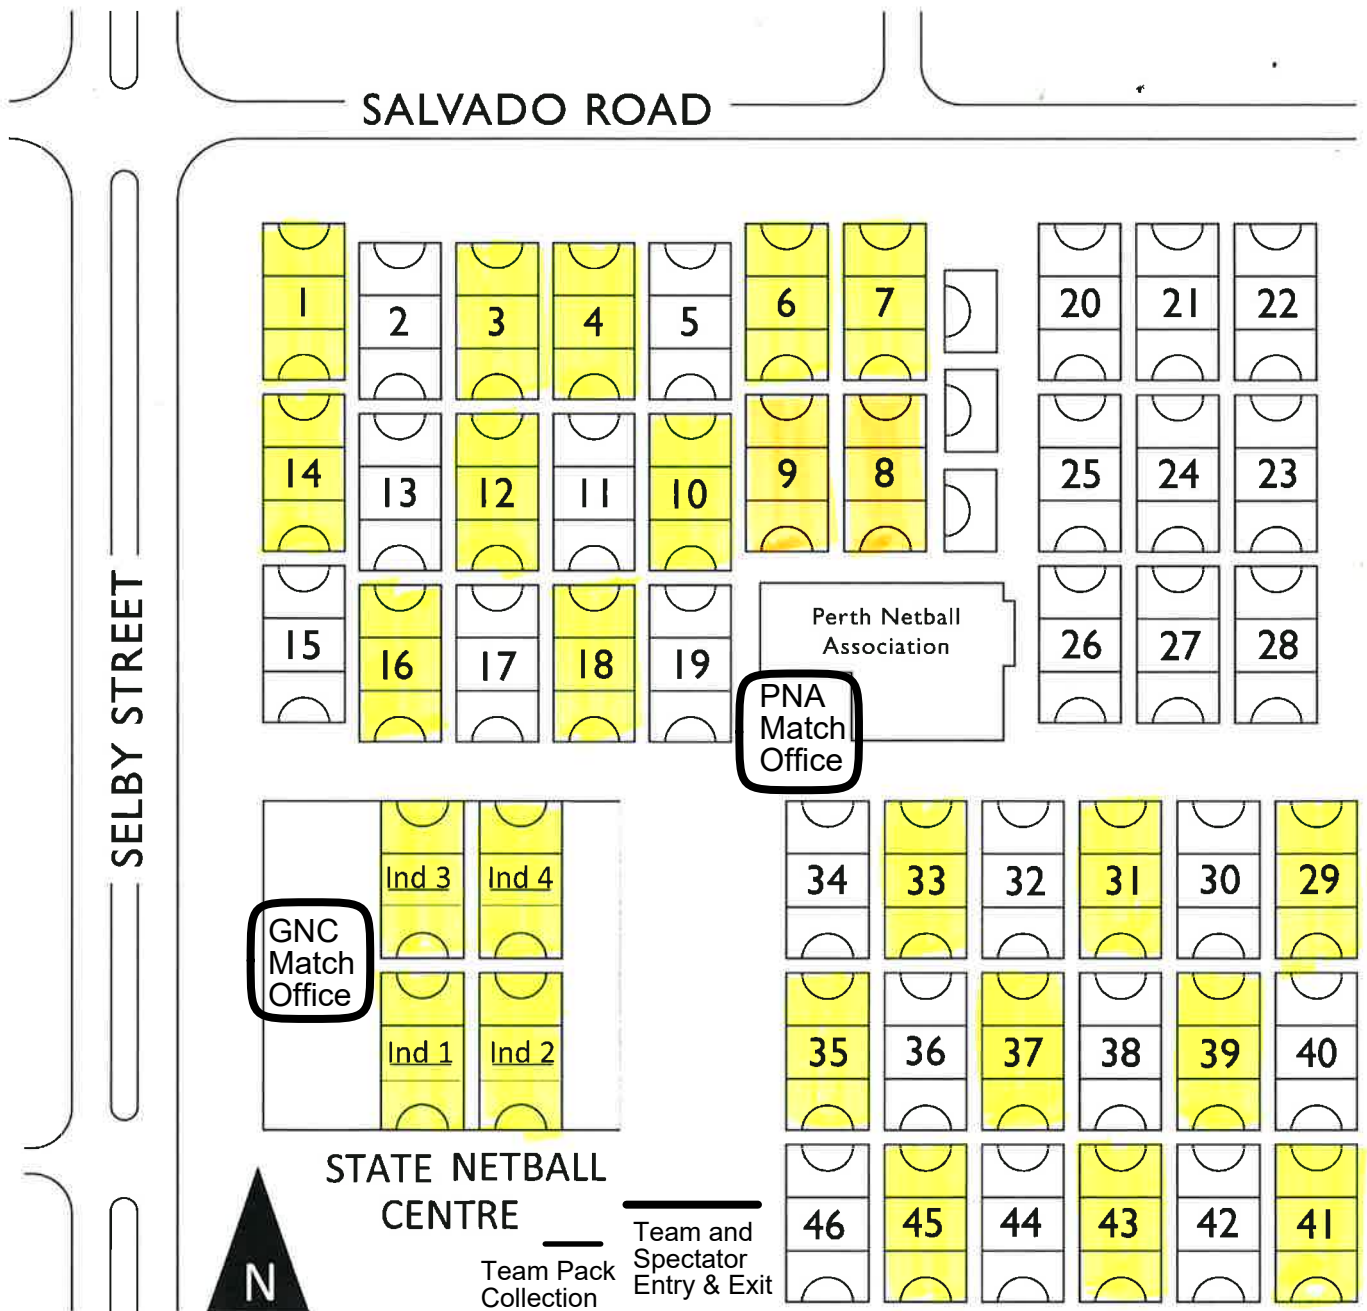

Matthews Netball Centre COURT PLAN

Allocated Match Courts