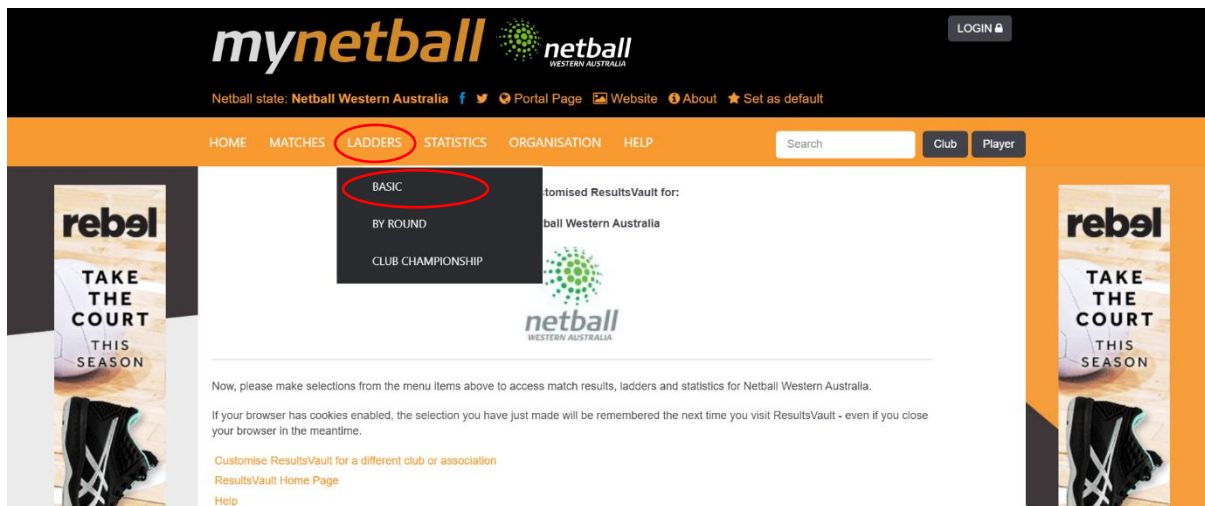

- Season is 2020
- Select Grade i.e. NAIDOC – Opens Red

To access the Championship Ladder. Use tab 'LADDERS' then 'BASIC' OR 'BY ROUND'

- Season is 2020
- Select Grade
- Select View