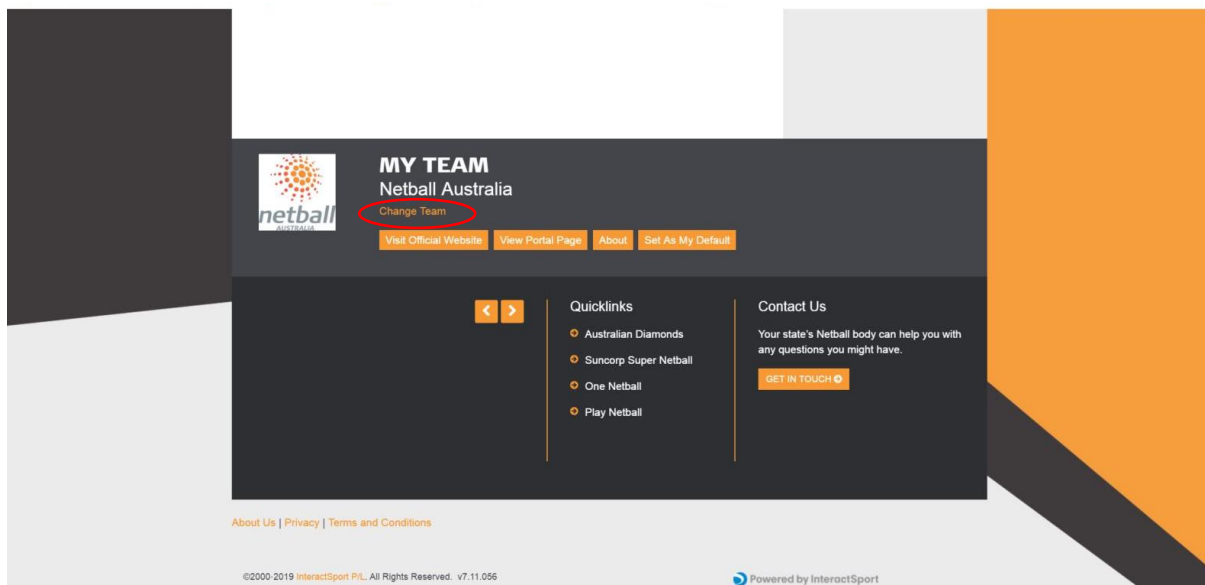

2020 PERTH NAIDOC CARNIVAL MYNETBALL INSTRUCTIONS

Accessing Season Draw and Season Ladder – MyNetball Webpage

Use the following URL to head to the MyNetball page

<http://my.netball.com.au/>

- Scroll down to the bottom of the page to where it has 'MY TEAM'
- Click 'Change Team'
- Type in Name 'Netball Western Australia' and search.
- Make 'Netball Western Australia' the default