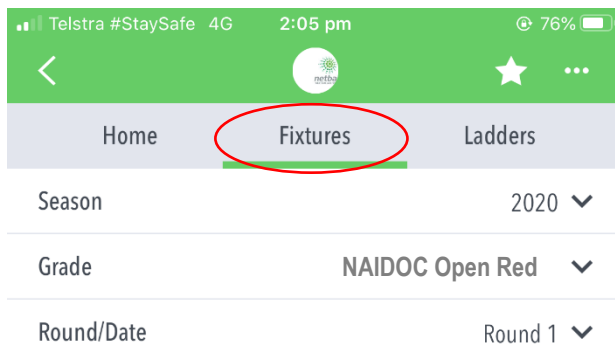

Accessing Player Matches Played – MyNetball Webpage

The screenshot shows the MyNetball website interface. At the top, there is a navigation bar with the following items: HOME, MATCHES, LADDERS, **STATISTICS** (circled in red), ORGANISATION, and HELP. Below the navigation bar, there is a search bar and buttons for 'Club' and 'Player'. The main content area features a large banner with the text 'FIND A CLUB' and a search input field labeled 'Search by suburb or postcode'. To the right of the banner is a 'LOGIN' section with fields for 'Username' and 'Password', and radio buttons for 'Participant' (selected) and 'Administrator'. Below the login section is a promotional banner for the MyNetball mobile app. On the left and right sides of the page, there are vertical banners with the text 'rebel SPORT IS CALLING'. In the center of the page, a dropdown menu is open, showing options: 'MATCHES PLAYED' (circled in red), 'PERIODS PLAYED', and 'PLAYER STATISTICS'. Below the banner, there are three columns of text: 'PLAY NETBALL', 'YOUR NETBALL', and 'SHAPE NETBALL', each with a 'Let's Play', 'Get started', or 'Learn more' button respectively. At the bottom of the page, there is a 'WATCH NETBALL' link.

- Season is 2020
- Select Grade
- Select Date range
- GO
- Download (Excel spreadsheet)

Accessing Season Draw and Season Ladder – MyNetball App

Download the MyNetball App from Play Store/App Store (FREE)

Once on the Home screen, you need to Search ‘Clubs and Associations’ for ‘MY NETWORK’

Access Fixtures via the ‘FIXTURES’ tab

- Season is 2020
- Select Grade

No fixtures could be found for the selected filter.