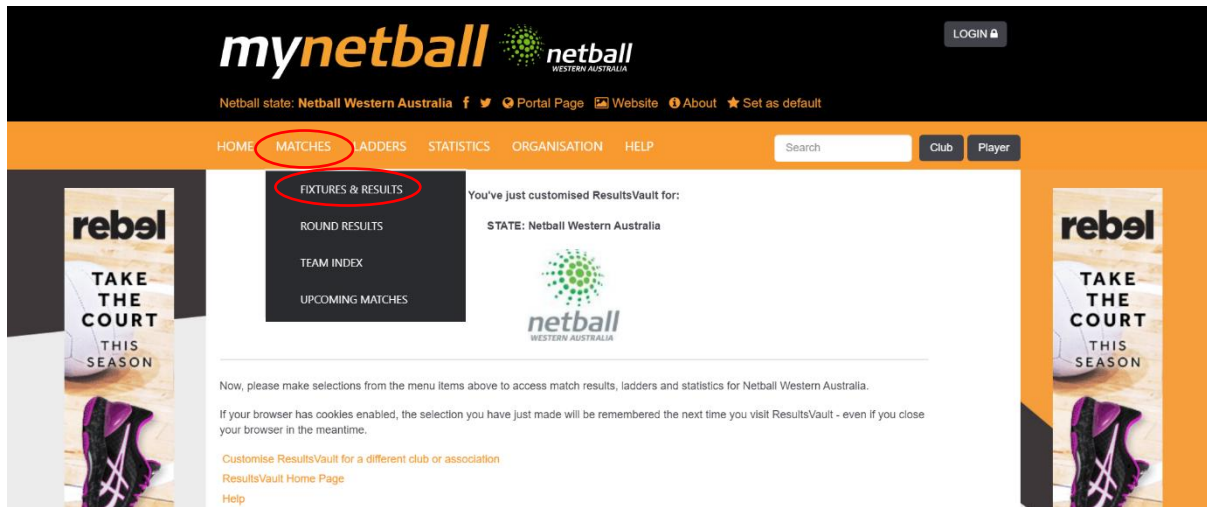

To access Fixtures & Results. Use tab 'MATCHES' then 'FIXTURES AND RESULTS'