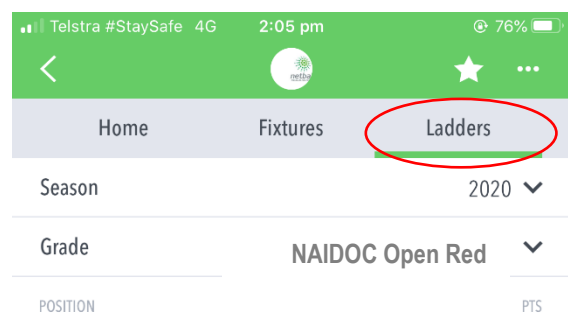

Accessing Player Matches Played – MyNetball Webpage

The screenshot shows the MyNetball website interface. At the top, there is a navigation bar with the following items: HOME, MATCHES, LADDERS, **STATISTICS** (circled in red), ORGANISATION, and HELP. Below the navigation bar, there is a search bar and buttons for 'Club' and 'Player'. The main content area features a large banner with the text 'FIND A CLUB' and a search input field labeled 'Search by suburb or postcode'. To the right of the banner is a 'LOGIN' section with fields for 'Username' and 'Password', and radio buttons for 'Participant' (selected) and 'Administrator'. Below the login section is a promotional banner for the MyNetball mobile app. On the left and right sides of the page, there are vertical banners with the text 'rebel SPORT IS CALLING'. In the center of the page, a dropdown menu is open, showing options: 'MATCHES PLAYED' (circled in red), 'PERIODS PLAYED', and 'PLAYER STATISTICS'. Below the banner, there are three columns of text: 'PLAY NETBALL', 'YOUR NETBALL', and 'SHAPE NETBALL', each with a 'Let's Play', 'Get started', or 'Learn more' button respectively. At the bottom of the page, there is a 'WATCH NETBALL' link.

- Season is 2020
- Select Grade
- Select Date range
- GO
- Download (Excel spreadsheet)

Accessing Season Draw and Season Ladder – MyNetball App

Download the MyNetball App from Play Store/App Store (FREE)

Once on the Home screen, you need to Search ‘Clubs and Associations’ for ‘MY NETWORK’

Access Fixtures via the ‘FIXTURES’ tab

- Season is 2020
- Select Grade

No fixtures could be found for the selected filter.

Access Ladder via the ‘LADDERS’ tab

- Season is 2020
- Select Grade

No ladders could be found for the selected filter.