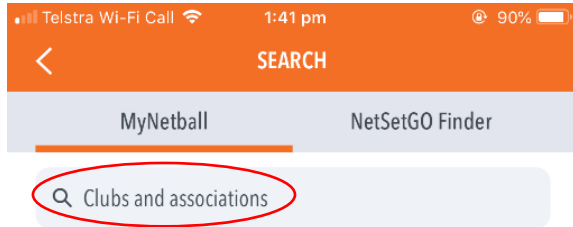

Accessing Season Draw and Season Ladder – MyNetball App

Download the MyNetball App from Play Store/App Store (FREE)

Once on the Home screen, you need to Search ‘Clubs and Associations’ for ‘MY NETWORK’