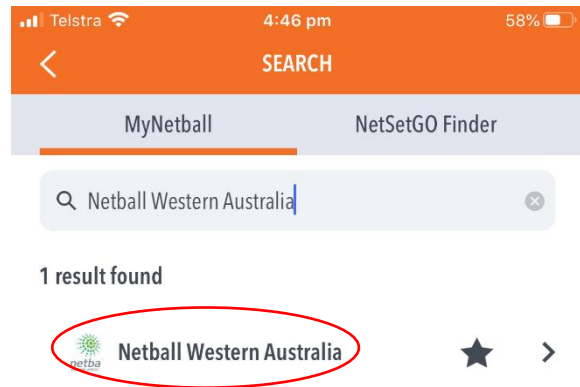

Accessing Season Draw and Season Ladder – MyNetball App

Download the MyNetball App from Play Store/App Store (FREE)

Once on the Home screen, you need to Search ‘Clubs and Associations’ for ‘MY NETWORK’