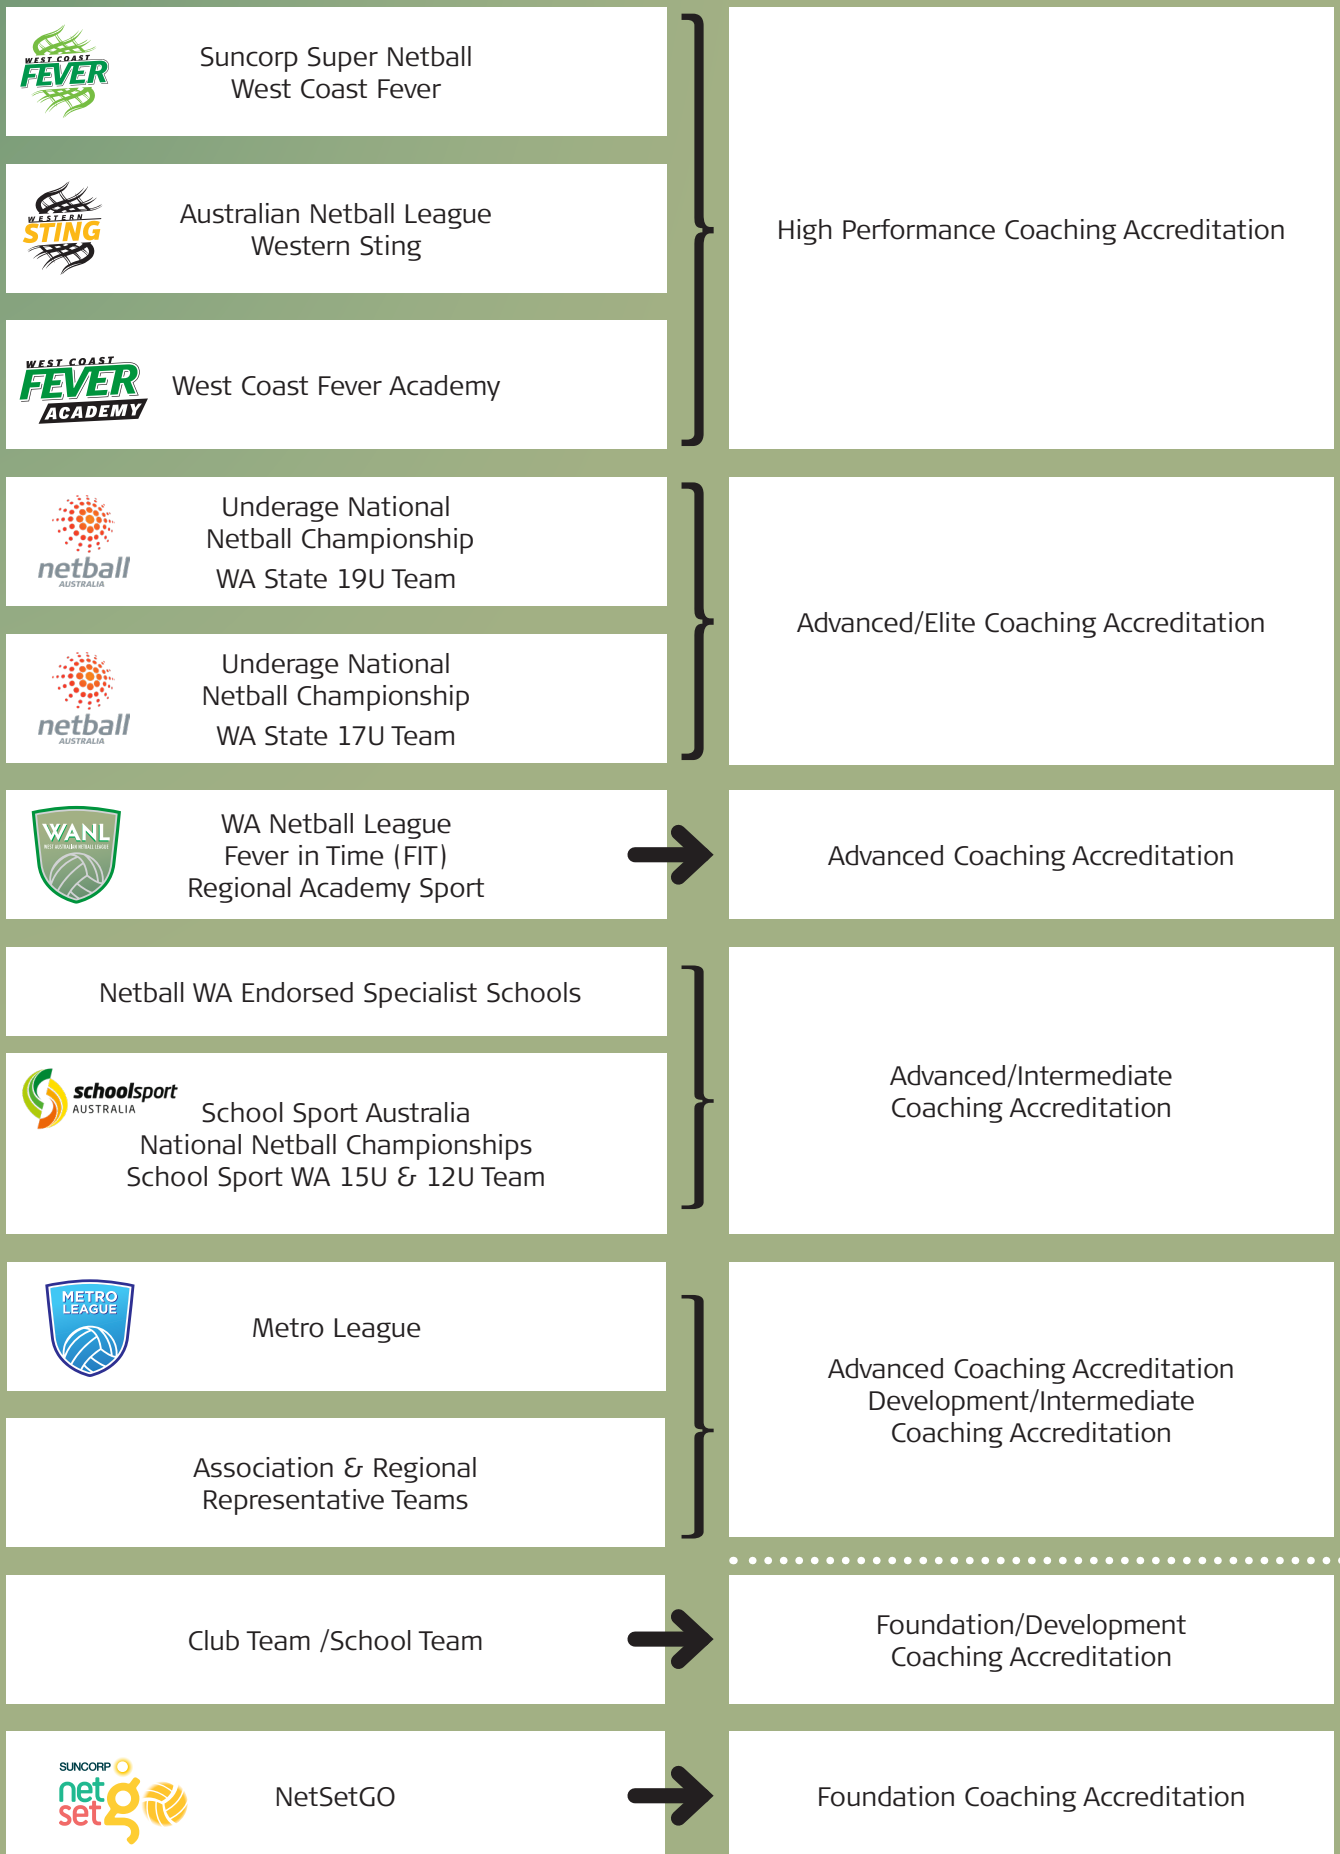

NETBALL WA COACH PATHWAY

WEST AUSTRALIAN NETBALL LEAGUE

COMPETITION

ACCREDITATION